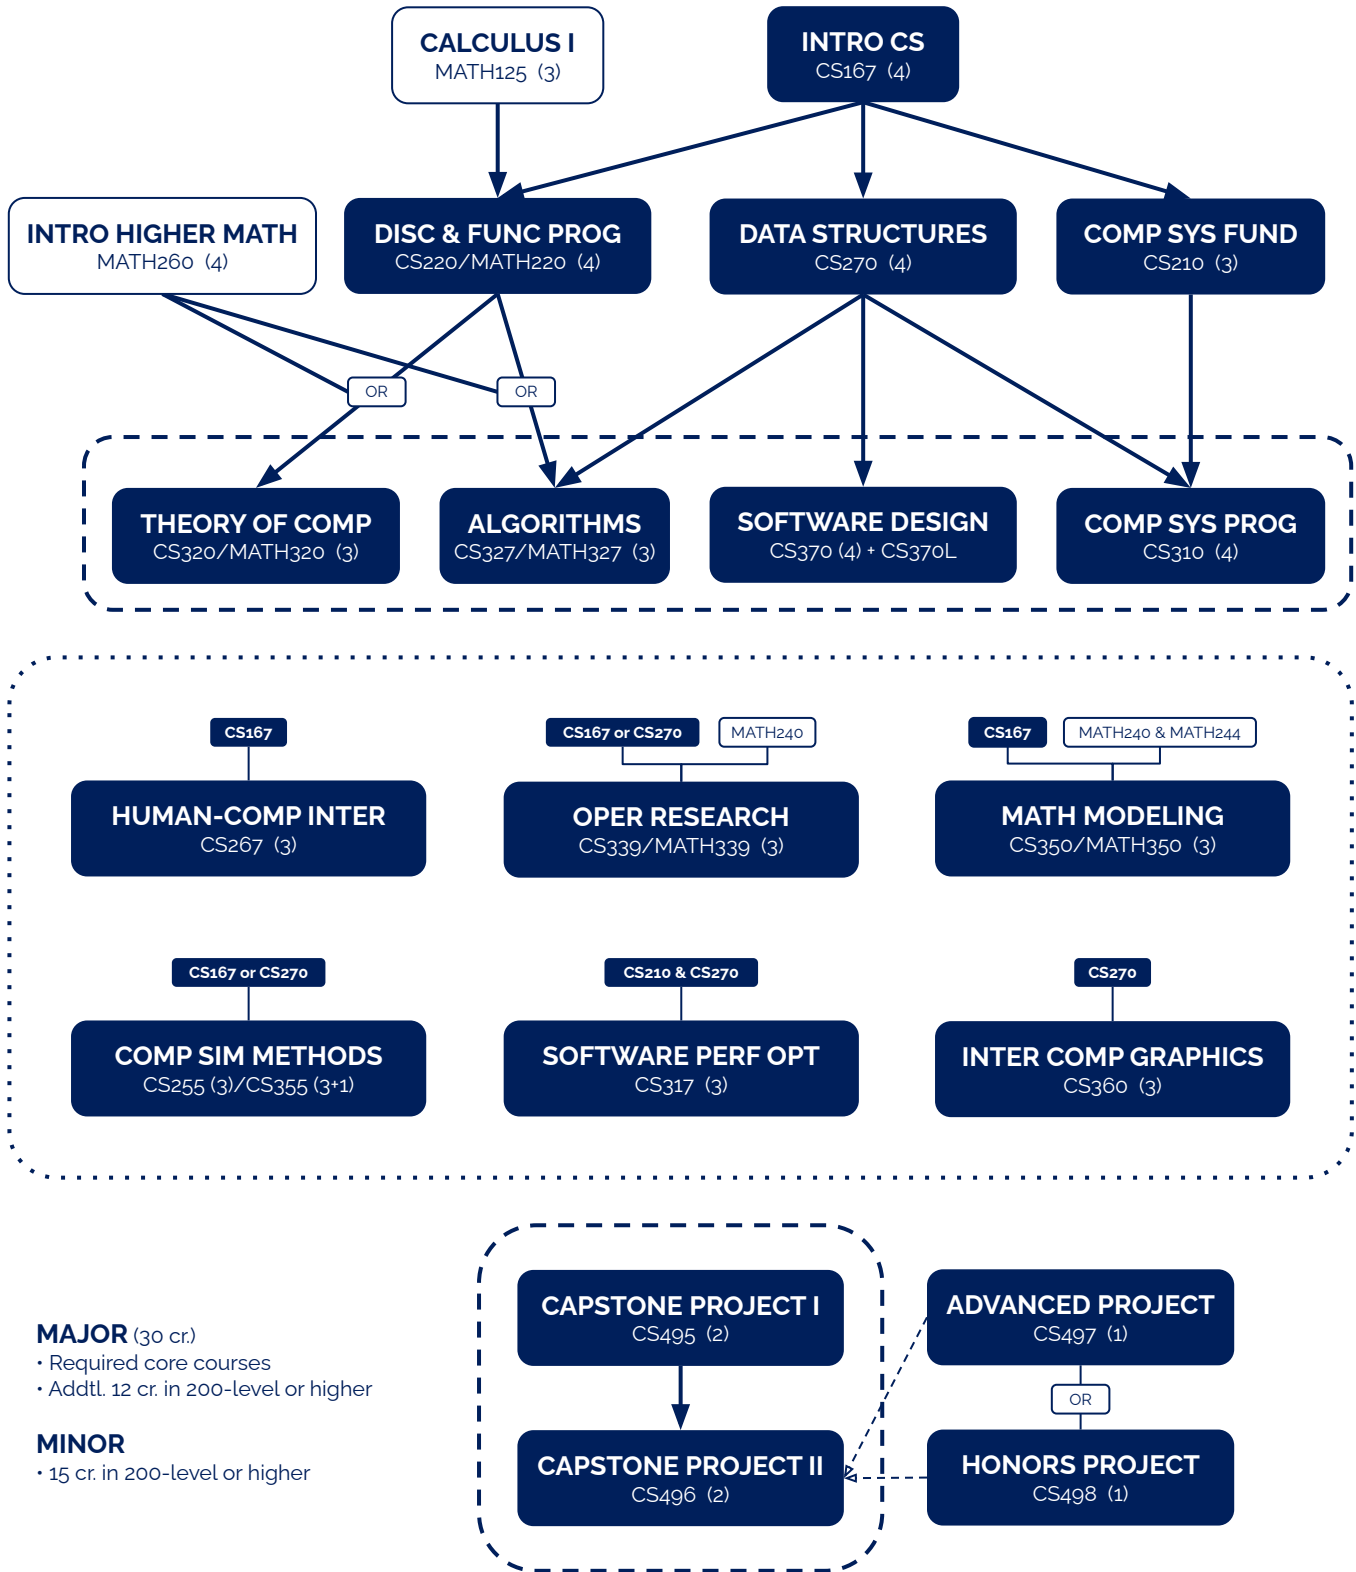

COMPUTER SCIENCE

MAJOR (30 cr.)

- Required core courses
- Addtl. 12 cr. in 200-level or higher

MINOR

- 15 cr. in 200-level or higher

COURSE TITLE
COURSE NUMBER (credits)

CS DEPT. **MATH DEPT.**

PREREQUISITE (REQUIRED) →

COREQUISITE (OPTIONAL) - - - - -

ALTERNATIVE PREREQUISITE ———— OR ————

CORE COURSES (REQUIRED)

ELECTIVE COURSES