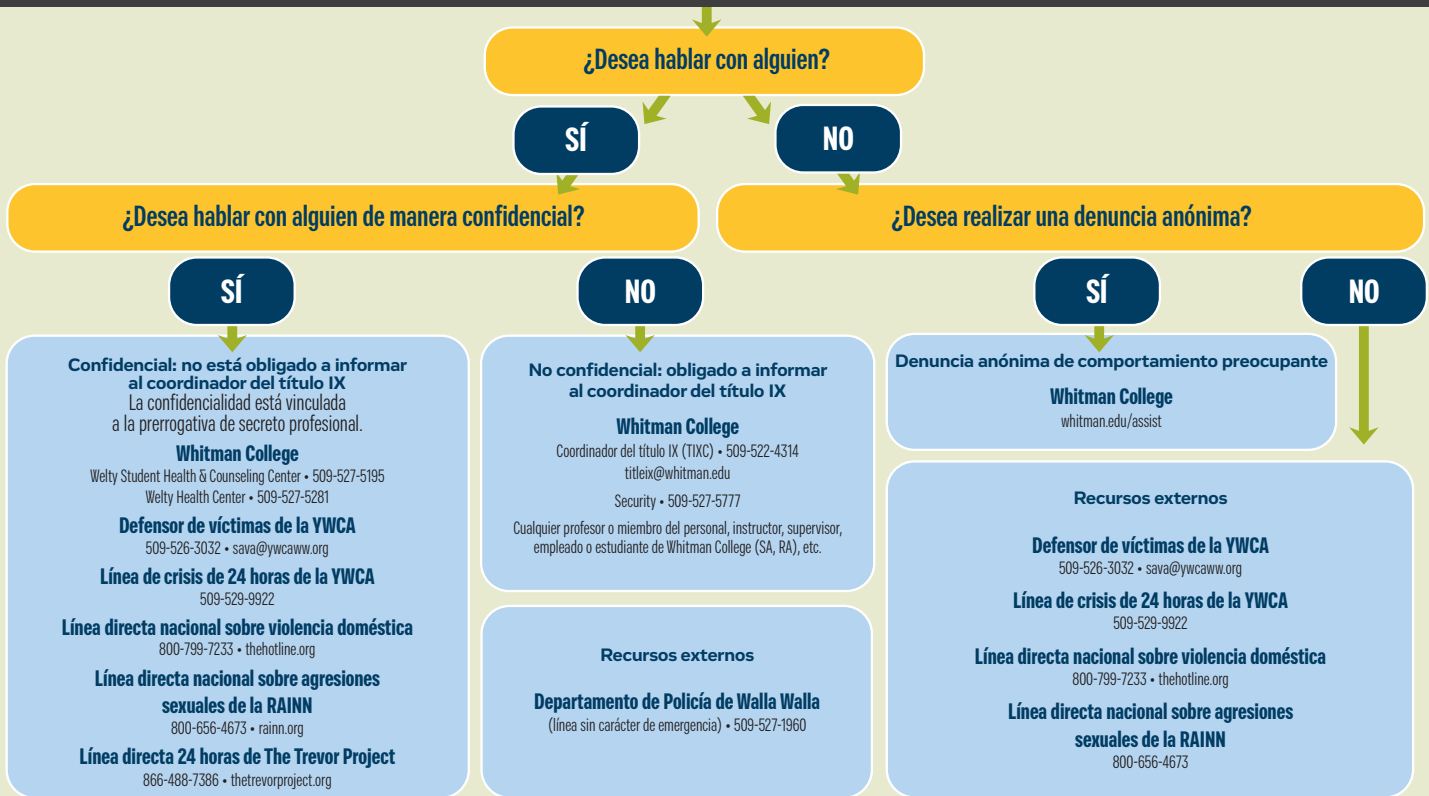

# Incident of Sex- or Gender-Based Harassment, Discrimination or Misconduct

WHITMAN COLLEGE

[whitman.edu/titleix](https://whitman.edu/titleix)

# Incidente de acoso, discriminación o conducta indebida por razón de sexo o género

WHITMAN COLLEGE

[whitman.edu/titleix](https://whitman.edu/titleix)