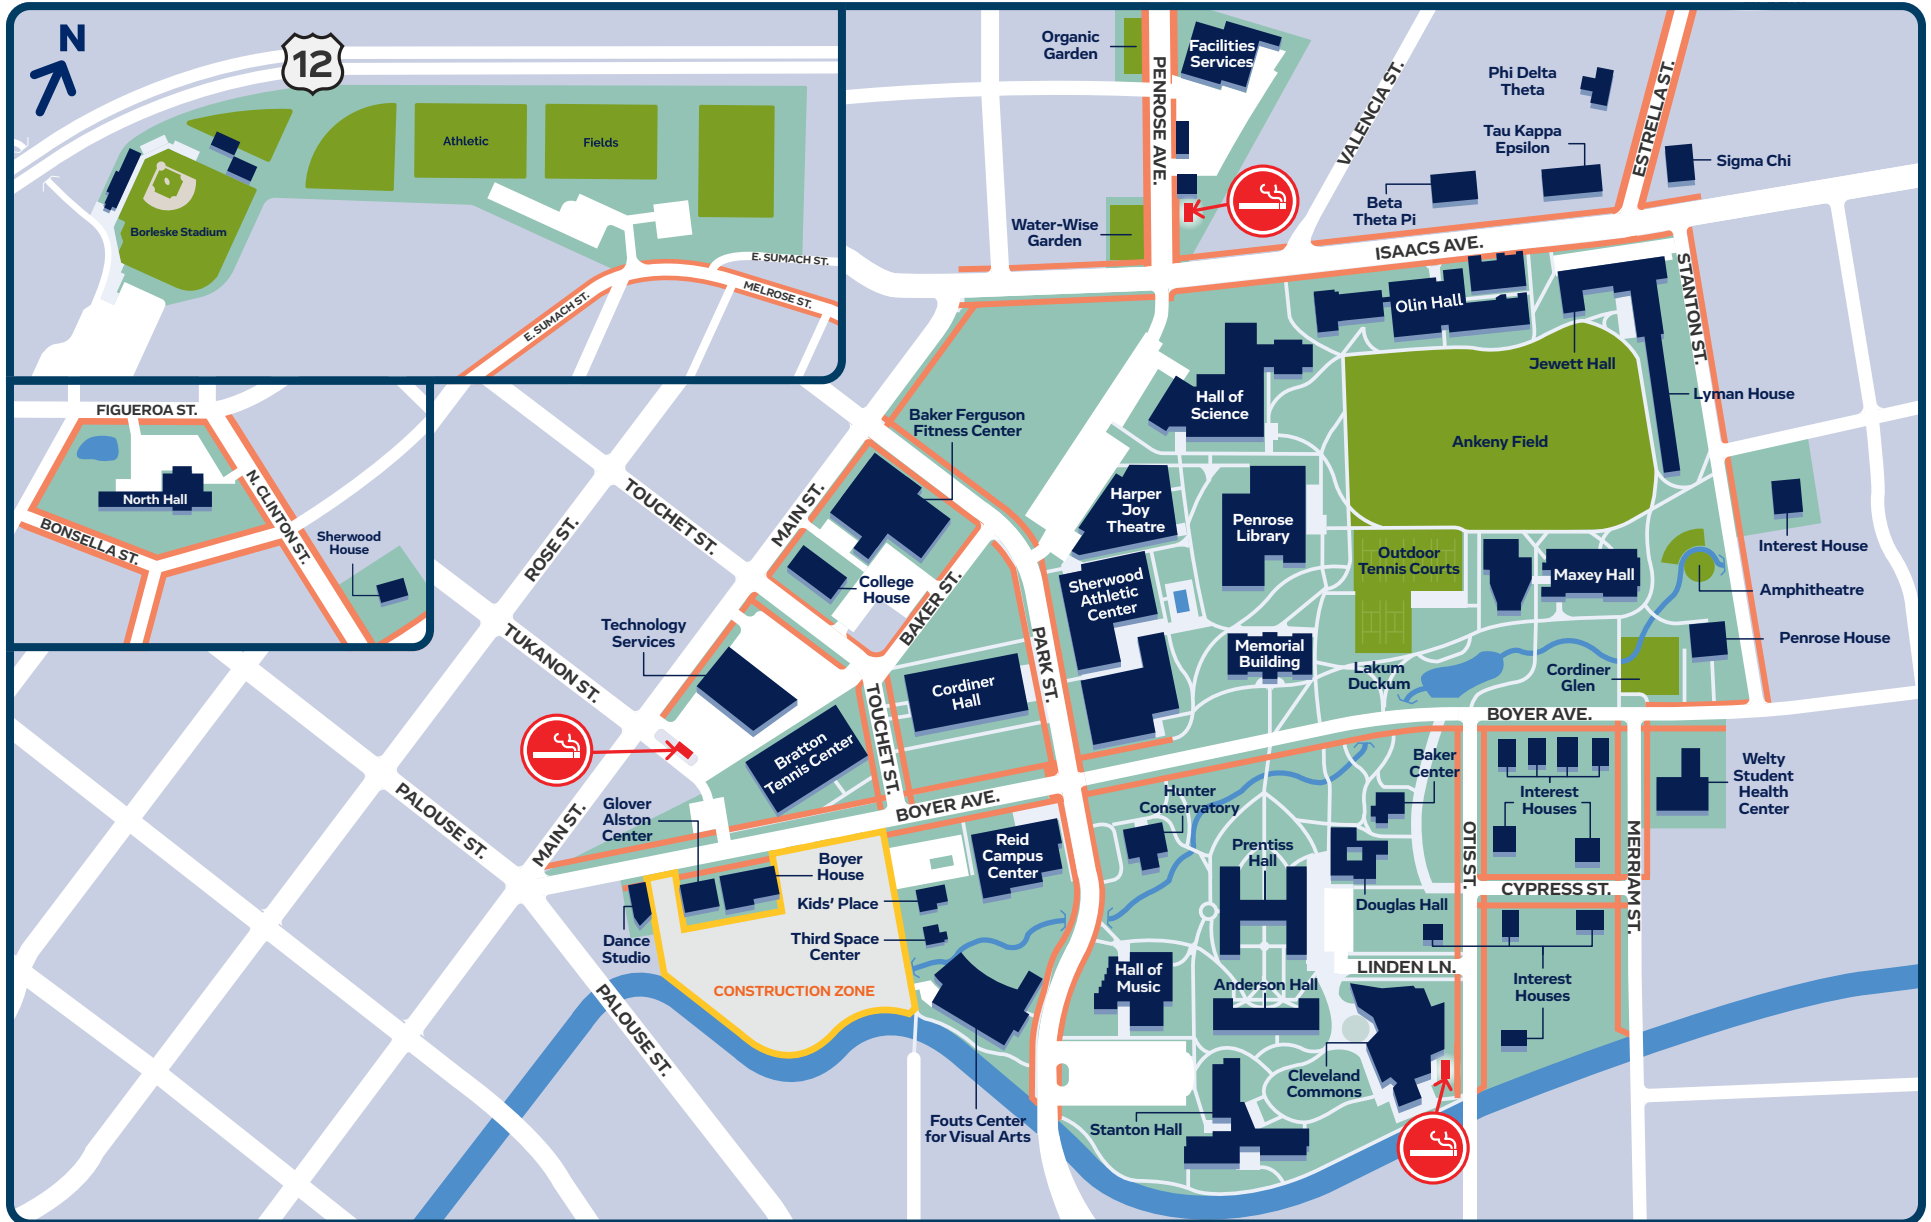

SMOKE- AND TOBACCO-FREE CAMPUS MAP

WHITMAN COLLEGE

TOBACCO-FREE AREAS

-  **Smoke-Free Campus**
No smoking on Whitman property
-  **Whitman Buildings**
No smoking inside or within 25 feet

TOBACCO USE PERMITTED

-  **City-Owned Sidewalks**
Not restricted by Whitman, local laws apply
-  **Tobacco Use Locations**

Full Policy
Scan code to read the full smoke- and tobacco-free campus policy: