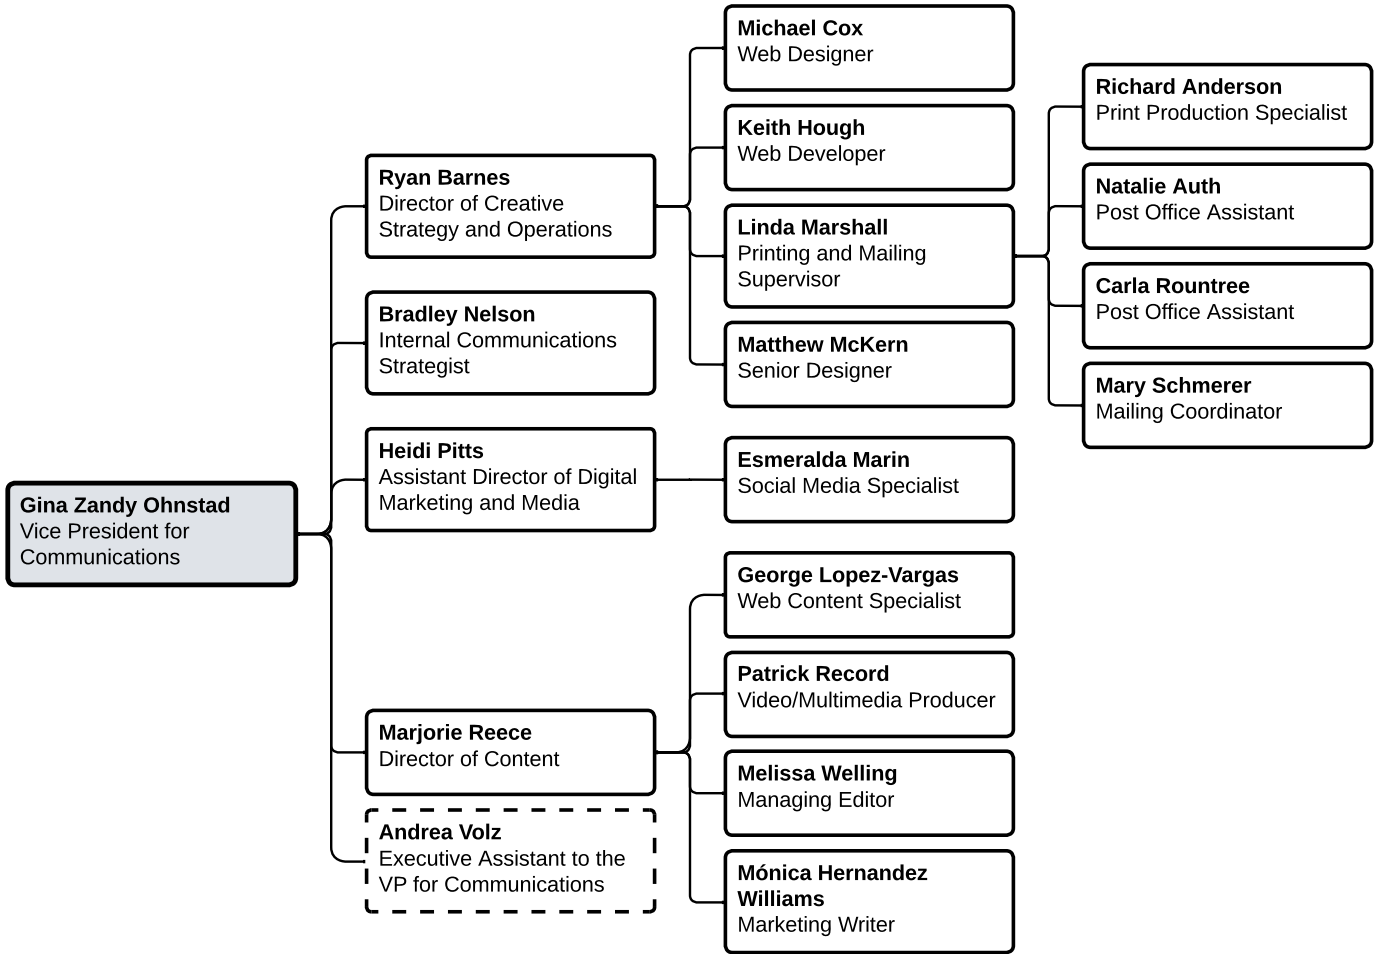

Communications

Last Updated: October 2024

Legend

-  Cabinet Officer
-  Admin. Assistant