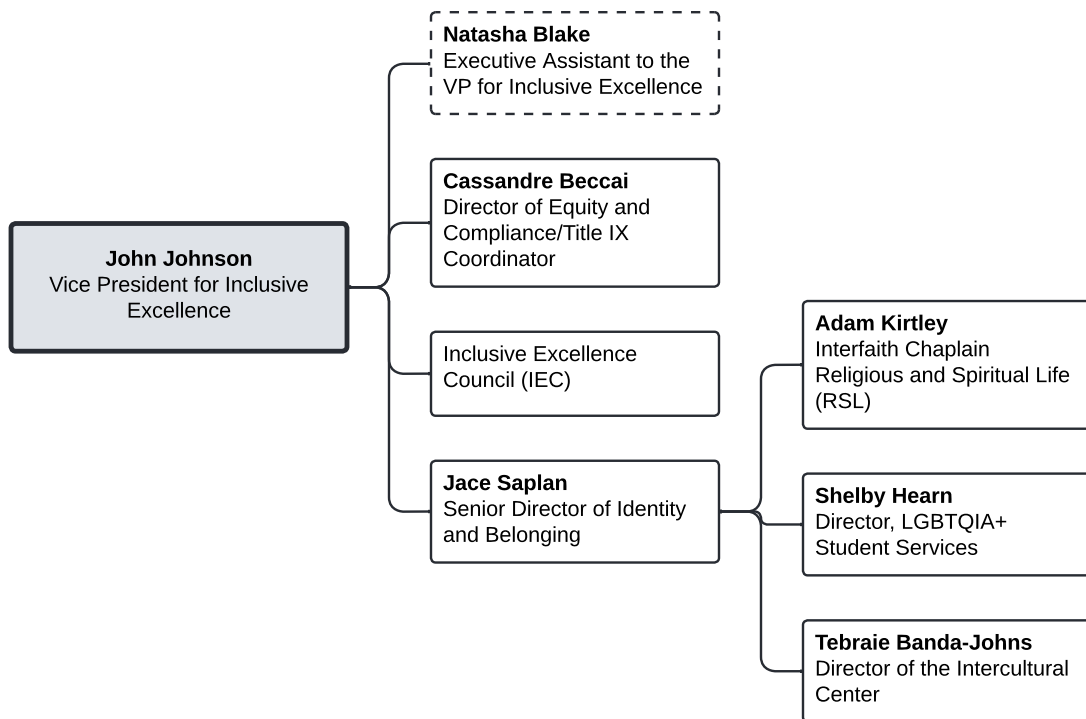

Inclusive Excellence

Last Modified: August 2024

Legend

 Cabinet Officer

 Admin. Assistant